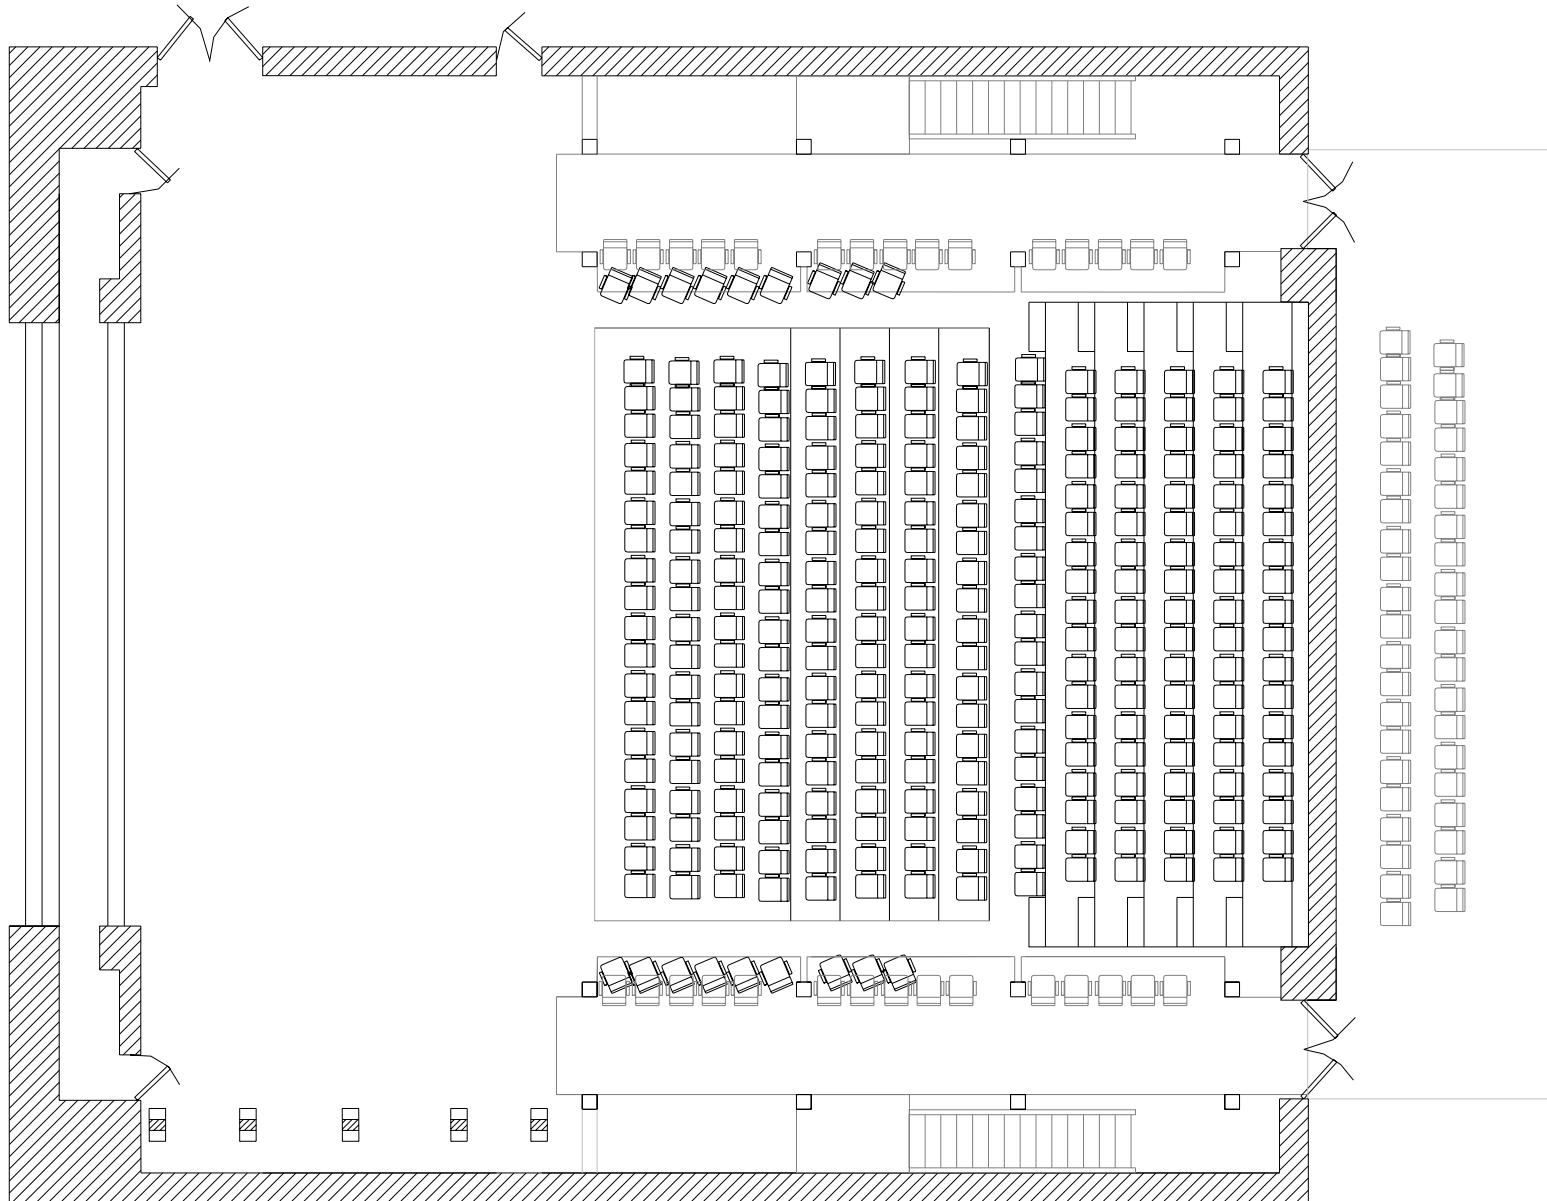

Seated Flat Floor Configuration
350 Seats Total
Performance Area 32'w x 16'd

Proscenium Configuration
350 Seats Total
Performance Area 55'w x 27'd

Dance / Theatre Configuration with apron extension
310 Seats Total
Performance Area 36'w x 27'd edge to scrim

Thrust Configuration
304 Seats Total
Performance Area 18' w x 29' d

Arena Configuration
287 Seats Total
Performance Area 36'w x 26'd