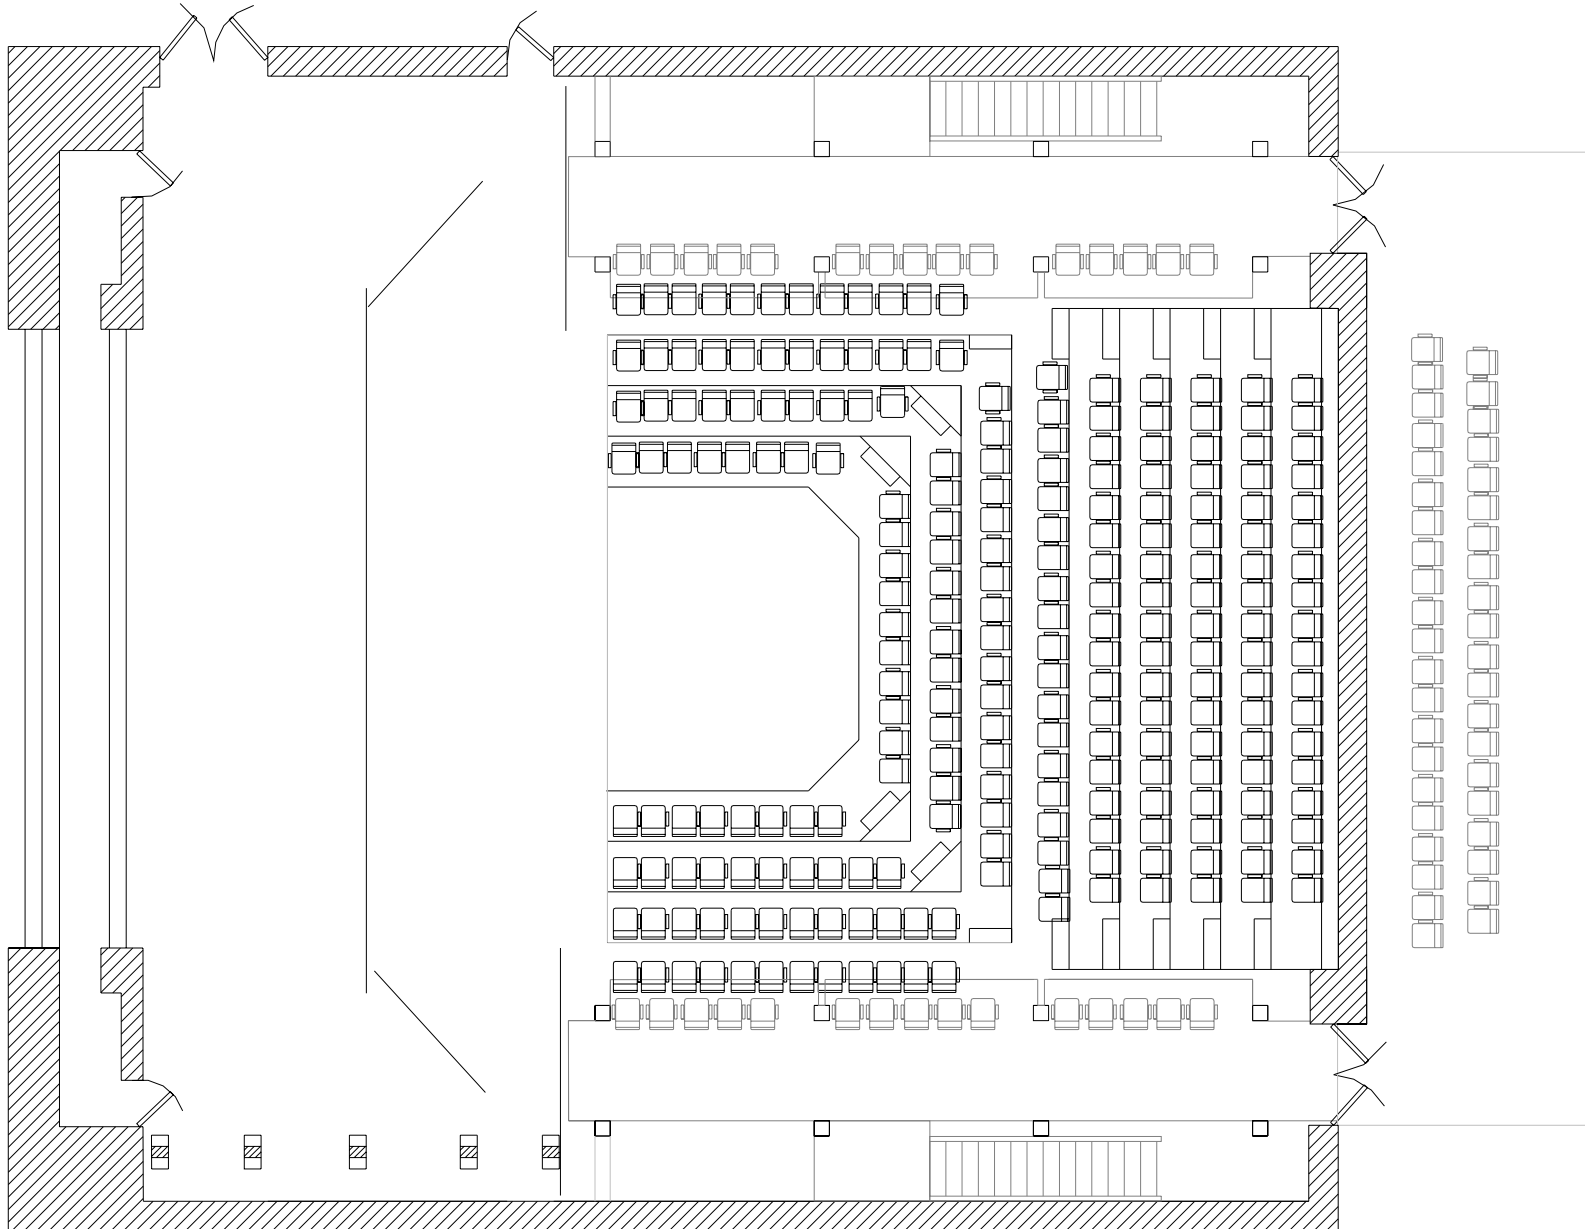

Seated Flat Floor Configuration
350 Seats Total
Performance Area 32'w x 16'd

Proscenium Configuration
350 Seats Total
Performance Area 55'w x 27'd

Dance / Theatre Configuration with apron extension
310 Seats Total
Performance Area 36'w x 27'd edge to scrim

Thrust Configuration
304 Seats Total
Performance Area 18' w x 29' d

Arena Configuration
287 Seats Total
Performance Area 36'w x 26'd