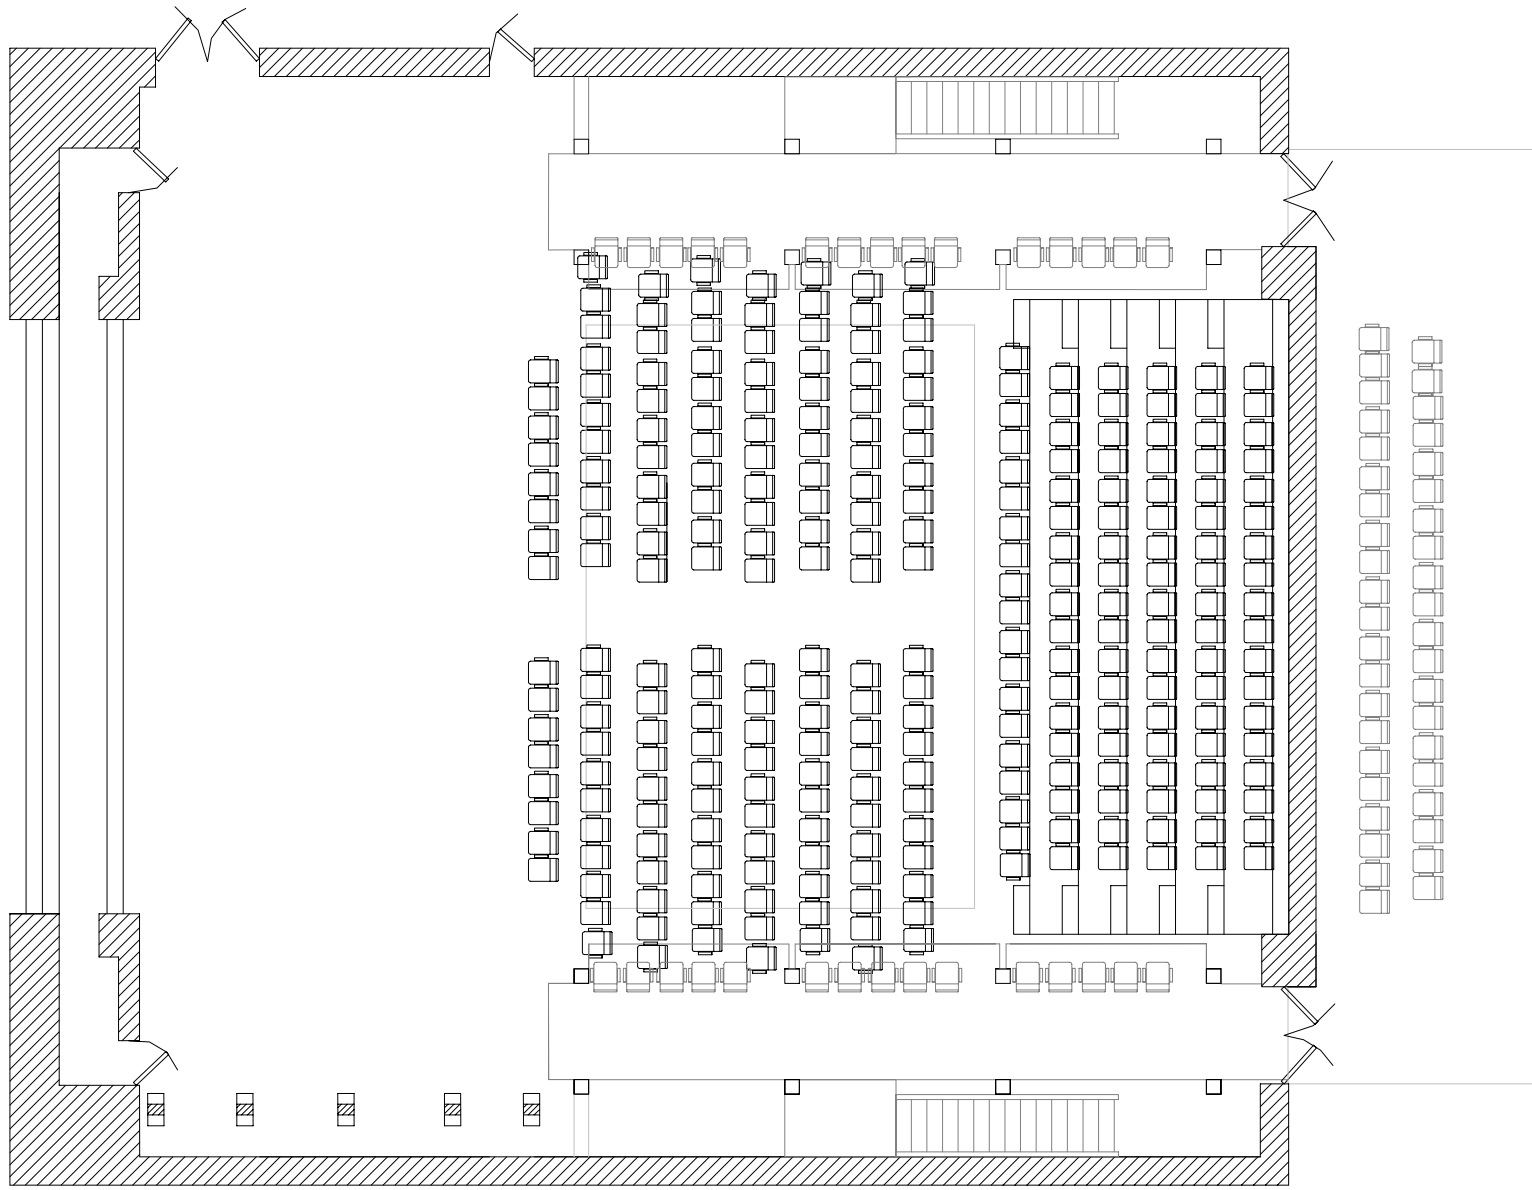

Seated Flat Floor Configuration
350 Seats Total
Performance Area 32'w x 16'd

Proscenium Configuration
350 Seats Total
Performance Area 55'w x 27'd

Dance / Theatre Configuration with apron extension
310 Seats Total
Performance Area 36'w x 27'd edge to scrim

Thrust Configuration
304 Seats Total
Performance Area 18' w x 29' d

Arena Configuration
287 Seats Total
Performance Area 36'w x 26'd