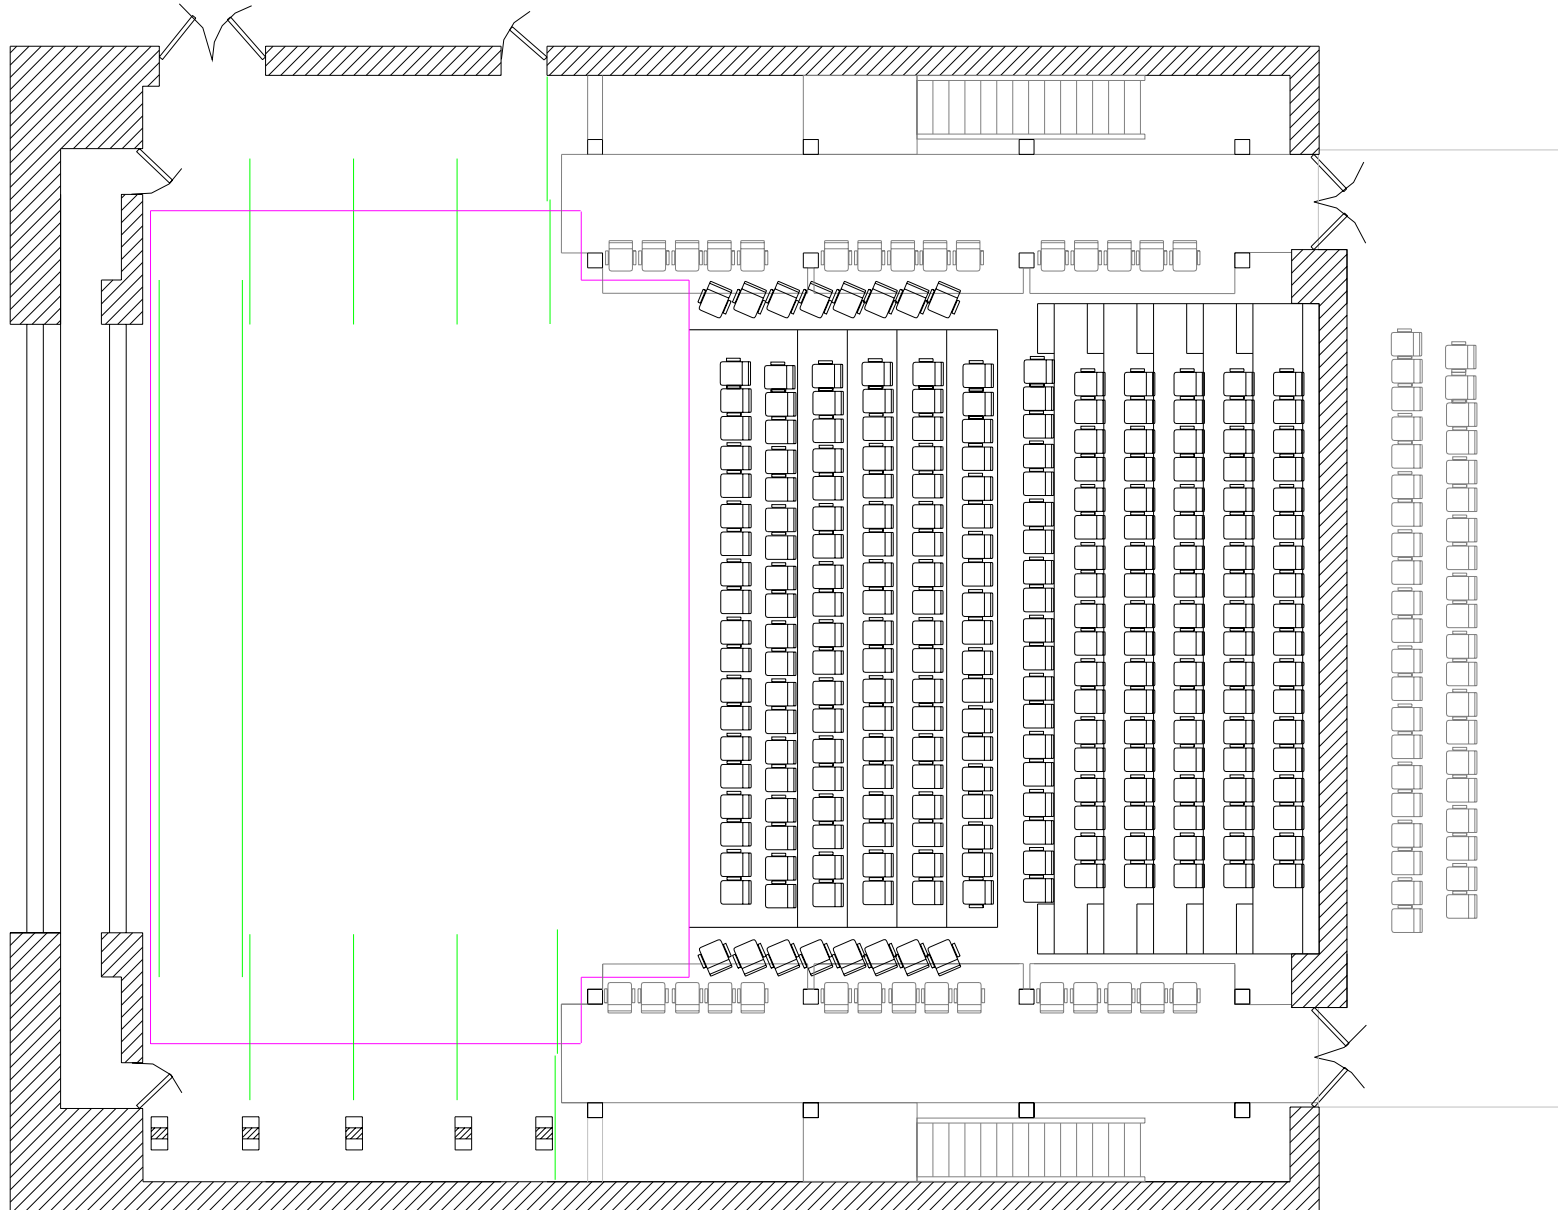

Seated Flat Floor Configuration
350 Seats Total
Performance Area 32'w x 16'd

Proscenium Configuration
350 Seats Total
Performance Area 55'w x 27'd

Dance / Theatre Configuration with apron extension
310 Seats Total
Performance Area 36'w x 27'd edge to scrim

Thrust Configuration
304 Seats Total
Performance Area 18' w x 29' d

Arena Configuration
287 Seats Total
Performance Area 36'w x 26'd