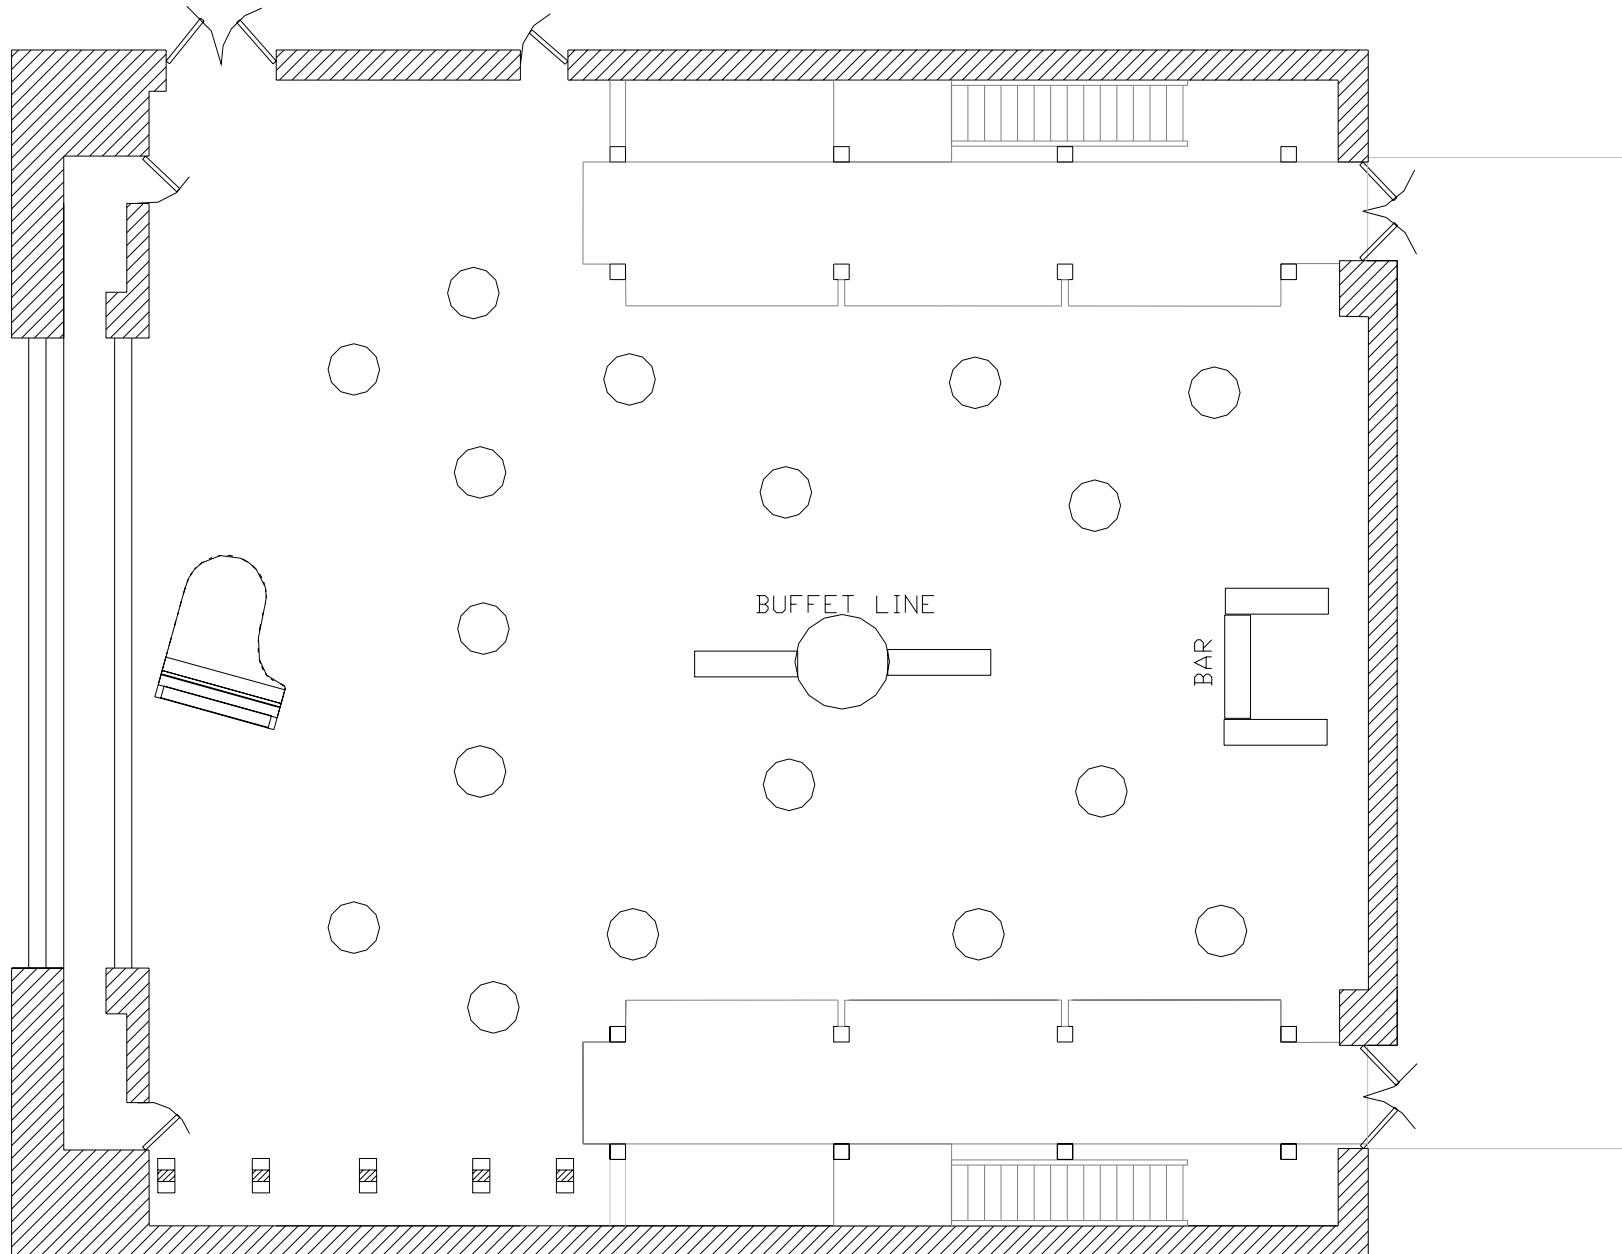

# Open Floor

# Lee Theater Event Setups

**Banquet**  
200 Seats Total

**Banquet with Dance Floor**  
144 Seats Total

**Cocktails and Dinner**  
144 Seats Total