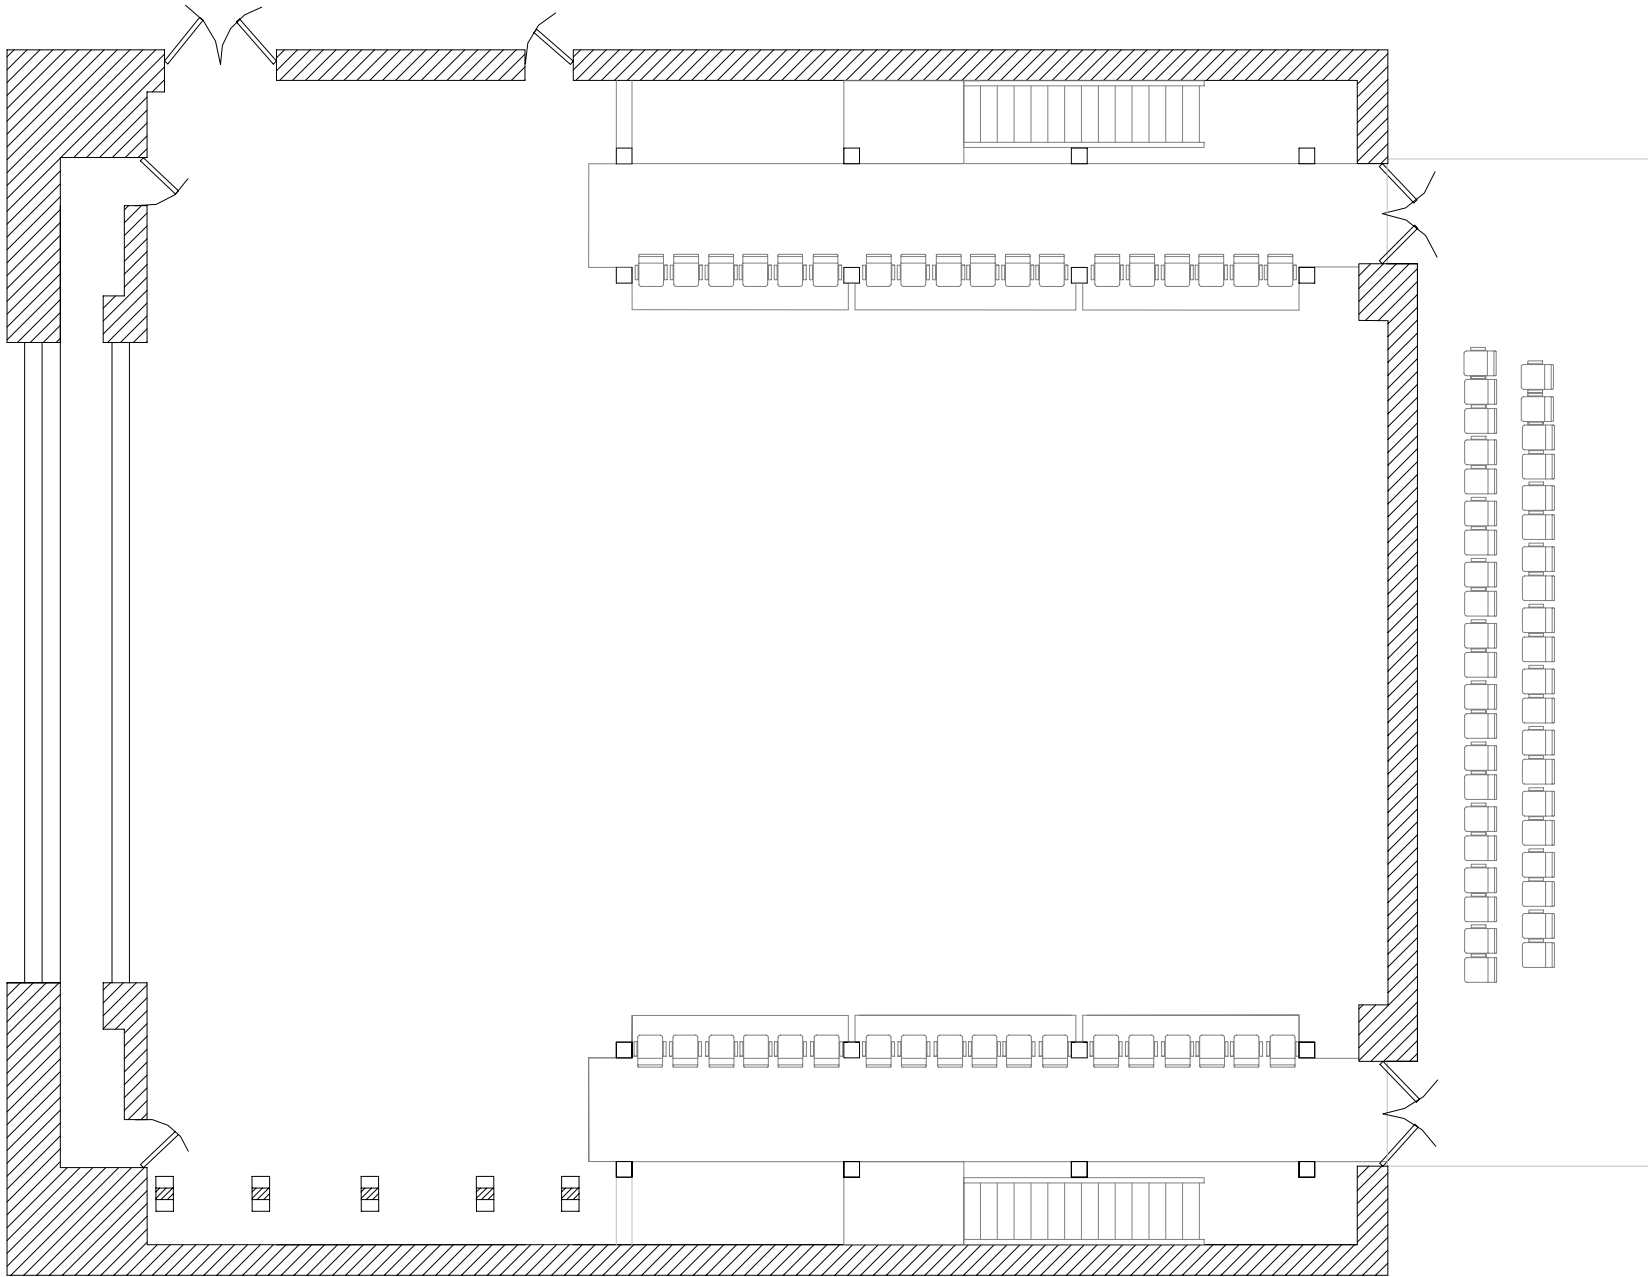

# Open Floor

# Lee Theater Event Setups

**Banquet**  
200 Seats Total

**Banquet with Dance Floor**  
144 Seats Total

**Cocktails and Dinner**  
144 Seats Total