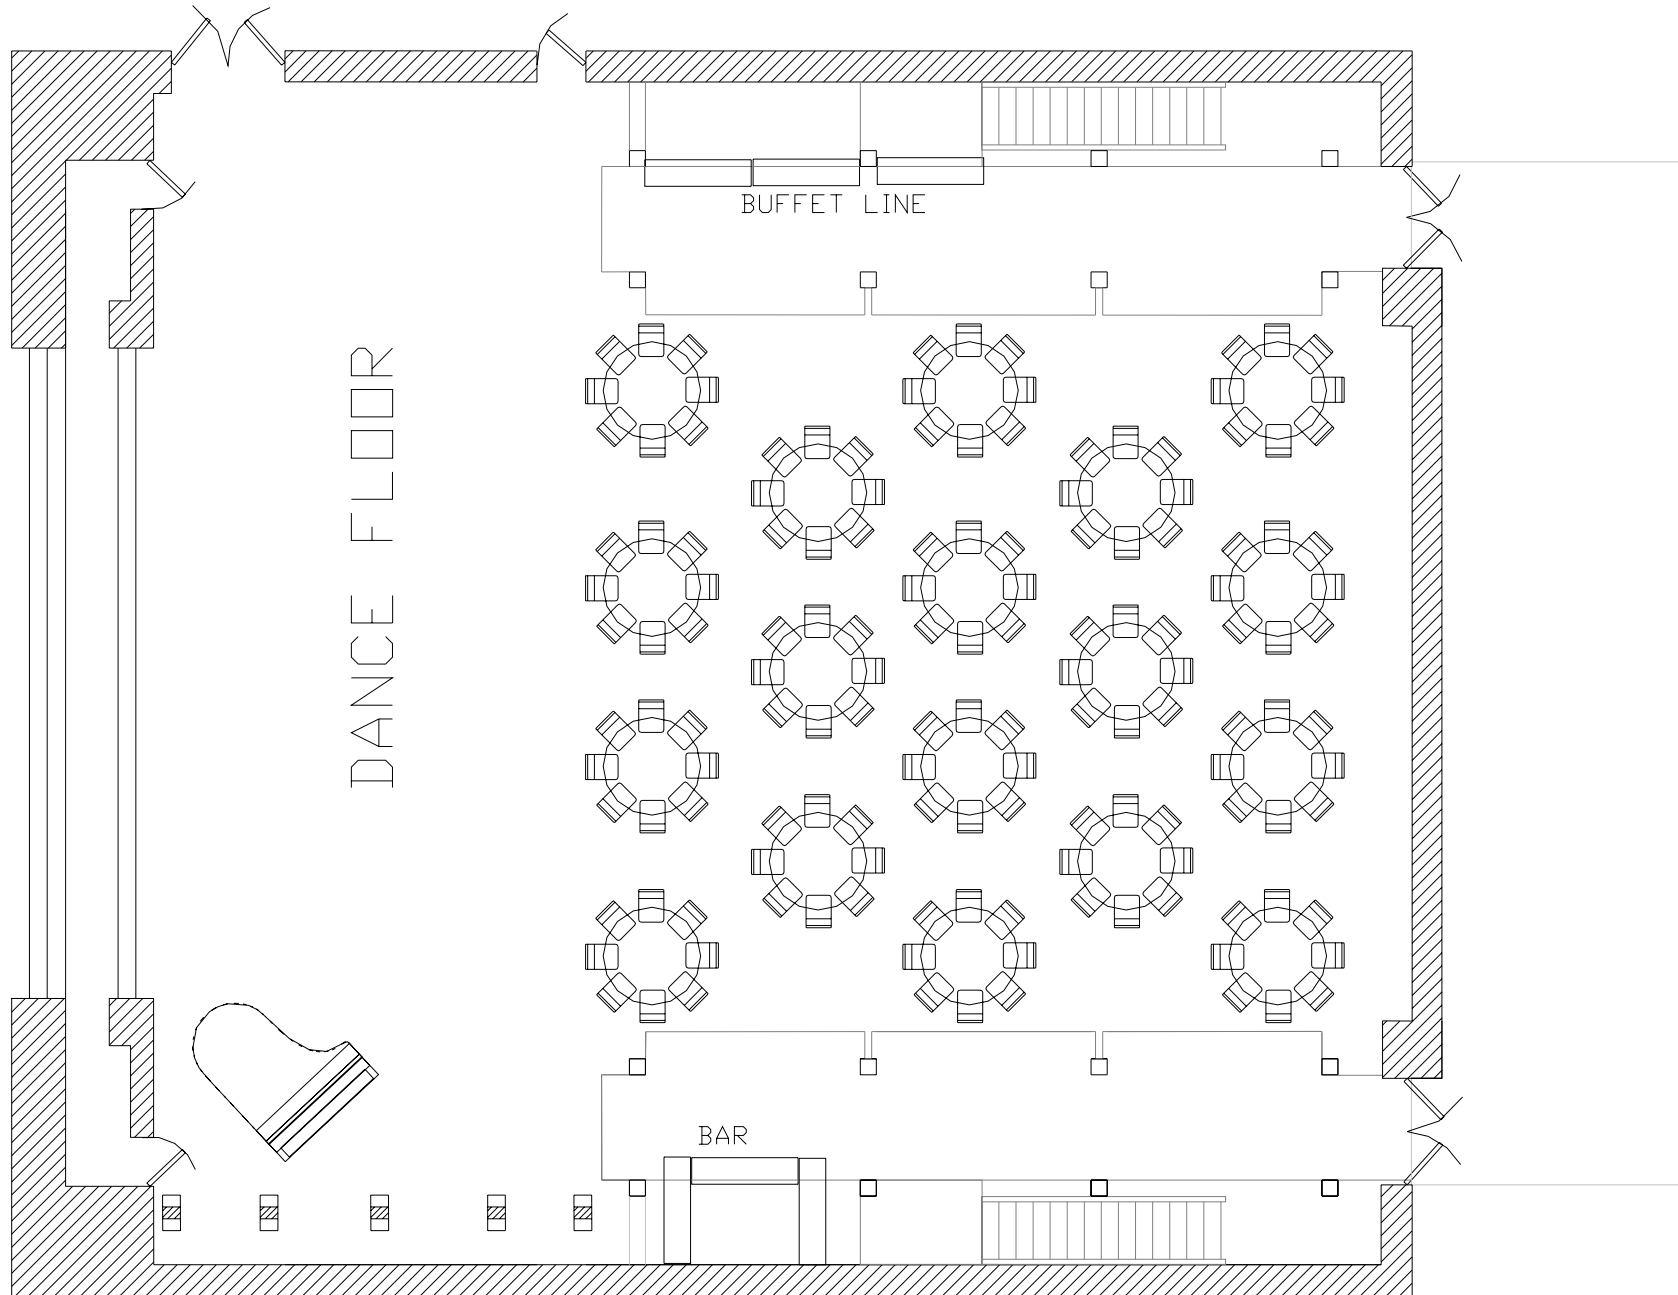

# Open Floor

# Lee Theater Event Setups

**Banquet**  
200 Seats Total

**Banquet with Dance Floor**  
144 Seats Total

**Cocktails and Dinner**  
144 Seats Total