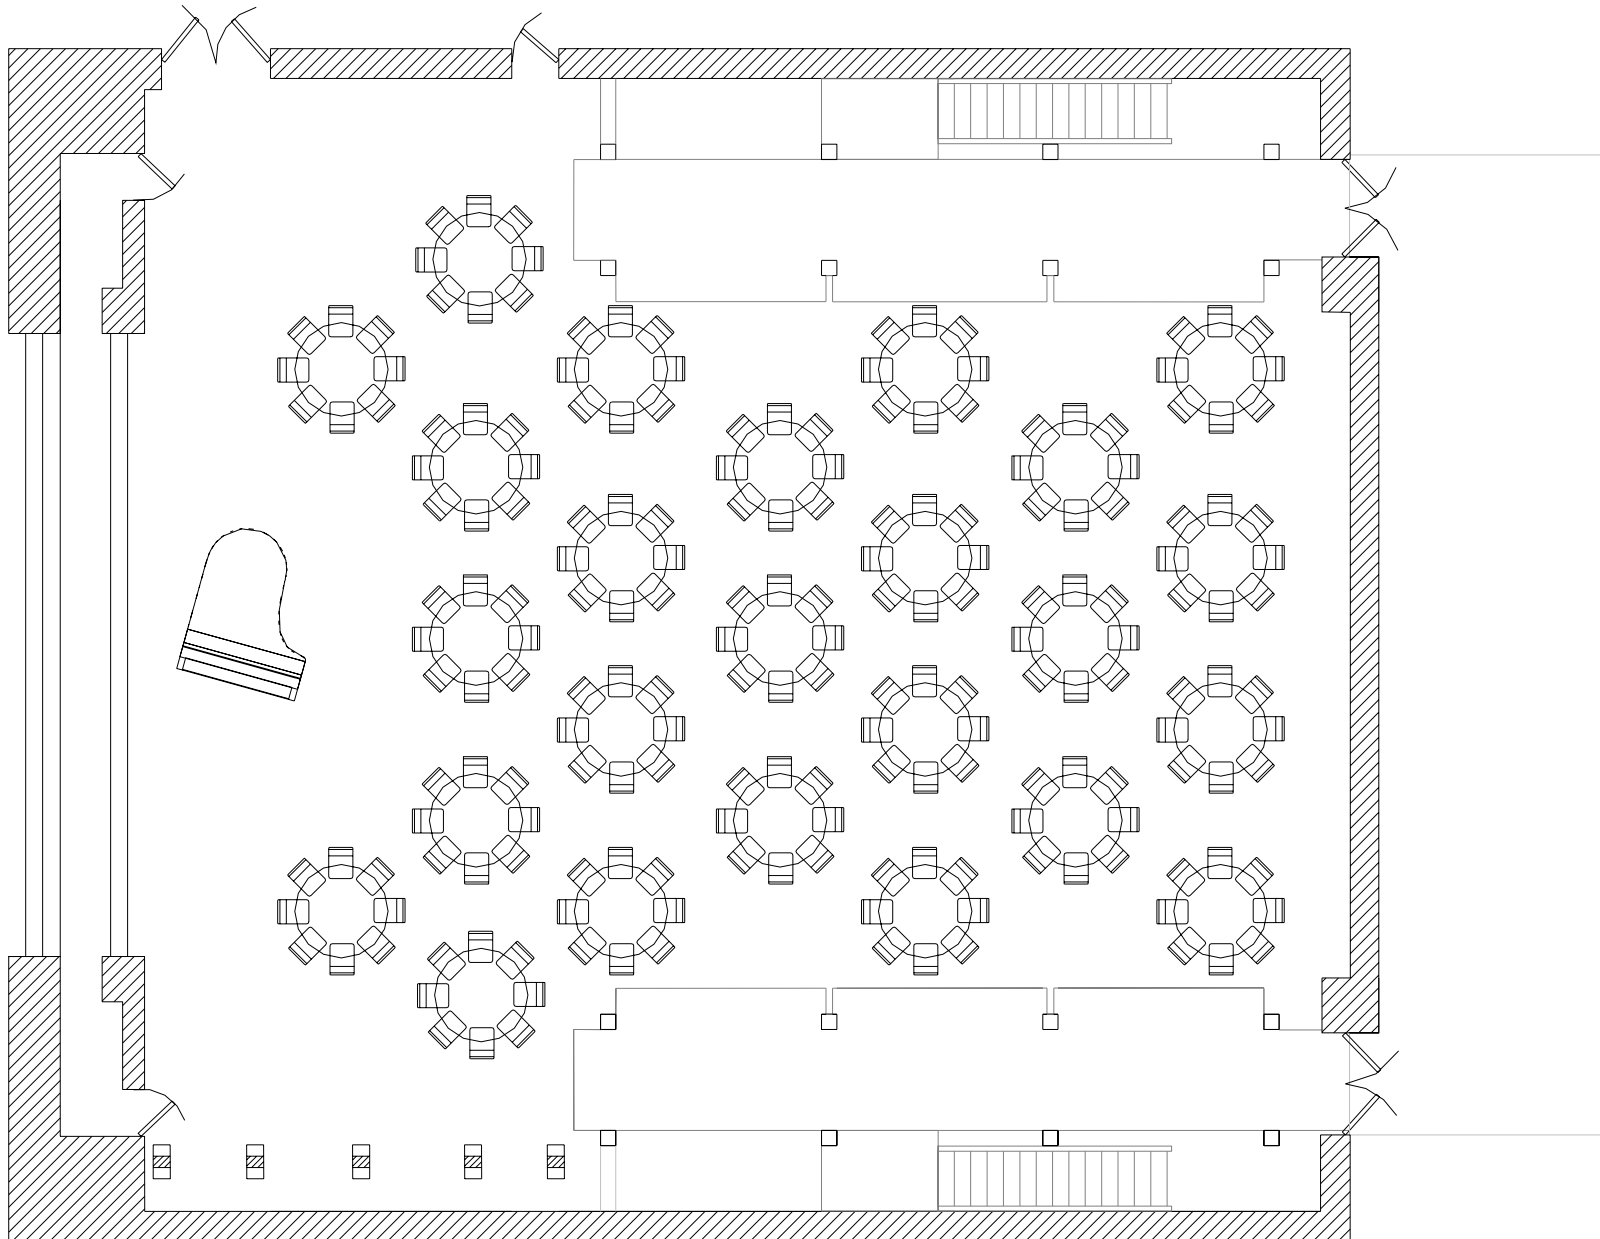

# Open Floor

# Lee Theater Event Setups

**Banquet**  
200 Seats Total

**Banquet with Dance Floor**  
144 Seats Total

**Cocktails and Dinner**  
144 Seats Total